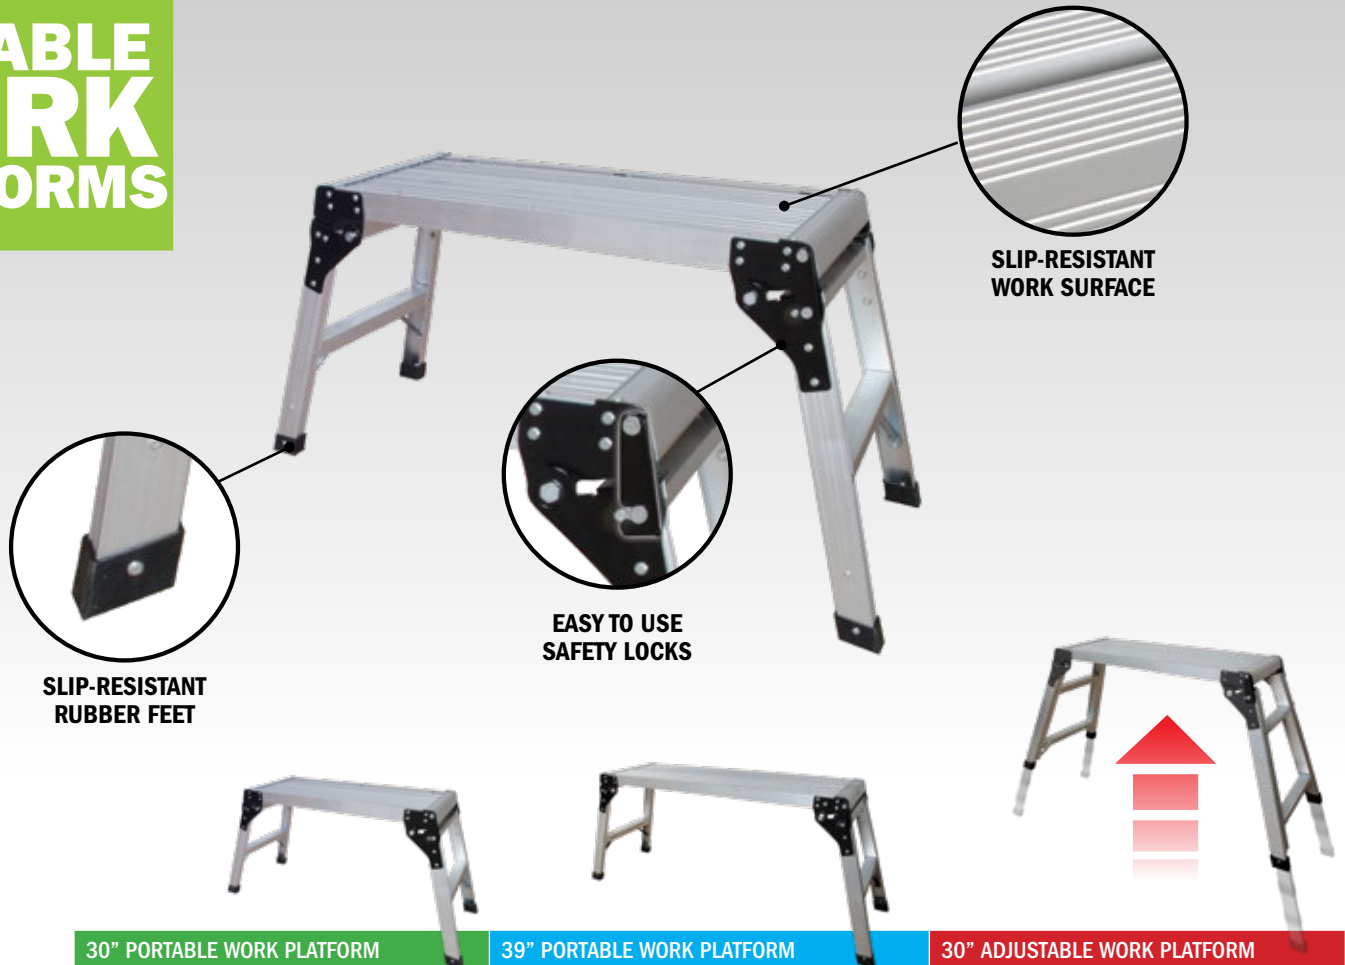

JOBSITE SERIES

PORTABLE WORK PLATFORMS

- Slip-Resistant Work Surface
- Easy To Use Safety Locks
- Slip-Resistant Rubber Feet

METALTECH®

**BUILT TOUGH FOR
SAFETY**

PORTABLE WORK PLATFORMS

	30" PORTABLE WORK PLATFORM	39" PORTABLE WORK PLATFORM	30" ADJUSTABLE WORK PLATFORM
CLOSED PLATFORM (W X D X H)	31.25 X 15.75 X 6.5 IN. (79.4 X 40 X 16.5 CM)	39.75 X 15.5 X 5.75 IN. (101 X 39.4 X 14.6 CM)	35 X 19 X 7 IN. (88.9 X 48.3 X 17.8 CM)
OPEN PLATFORM (W X D X H)	42.75 X 15.75 X 19.5 IN. (108.6 X 40 X 49.5 CM)	52.25 X 15.5 X 20.25 IN. (132.7 X 39.4 X 51.4 CM)	51 X 22.25 X 35 IN. (129.5 X 56.5 X 88.9 CM)
WORK SURFACE (W X D)	30.25 X 11.75 IN. (76.8 X 29.8 CM)	39 X 11.75 IN. (99.1 X 29.8 CM)	30.75 X 11.75 IN. (78.1 X 29.8 CM)
WORKING HEIGHT	19.5 IN. (49.5 CM)	20.25 IN. (51.4 CM)	23.75 UP TO 35 IN. (59.4 UP TO 88.9 CM)
MAXIMUM REACH*	8 FT 5 IN. (2.56 M)	8 FT 6 IN. (2.59 M)	9 FT 8 IN. (2.95 M)
MATERIAL	ALUMINUM	ALUMINUM	ALUMINUM
WEIGHT	10.2 LB (4.6 KG)	11.4 LB (5.2 KG)	15 LB (6.8 KG)
LOAD CAPACITY	350 LB (159 KG) Combined weight of user + materials	500 LB (227 KG) Combined weight of user + materials	300 LB (136 KG) Combined weight of user + materials
MODEL	E-PWP7000AL	E-PWP7100AL	E-PWP7101AL
UPC	778300401505	778300000418	778300000425

* Calculated with a 5'9" (1.75 m) person with a vertical 12" (30 cm) reach

METALTECH

WWW.METALTECH.CO

1 800 363-7587

Metaltech is a registered trademark of Metaltech-Omega inc. | www.metaltech-omega.com | NOTE: Pictures and descriptions in this brochure may differ from actual product. S-PWPAL-NA-EN07