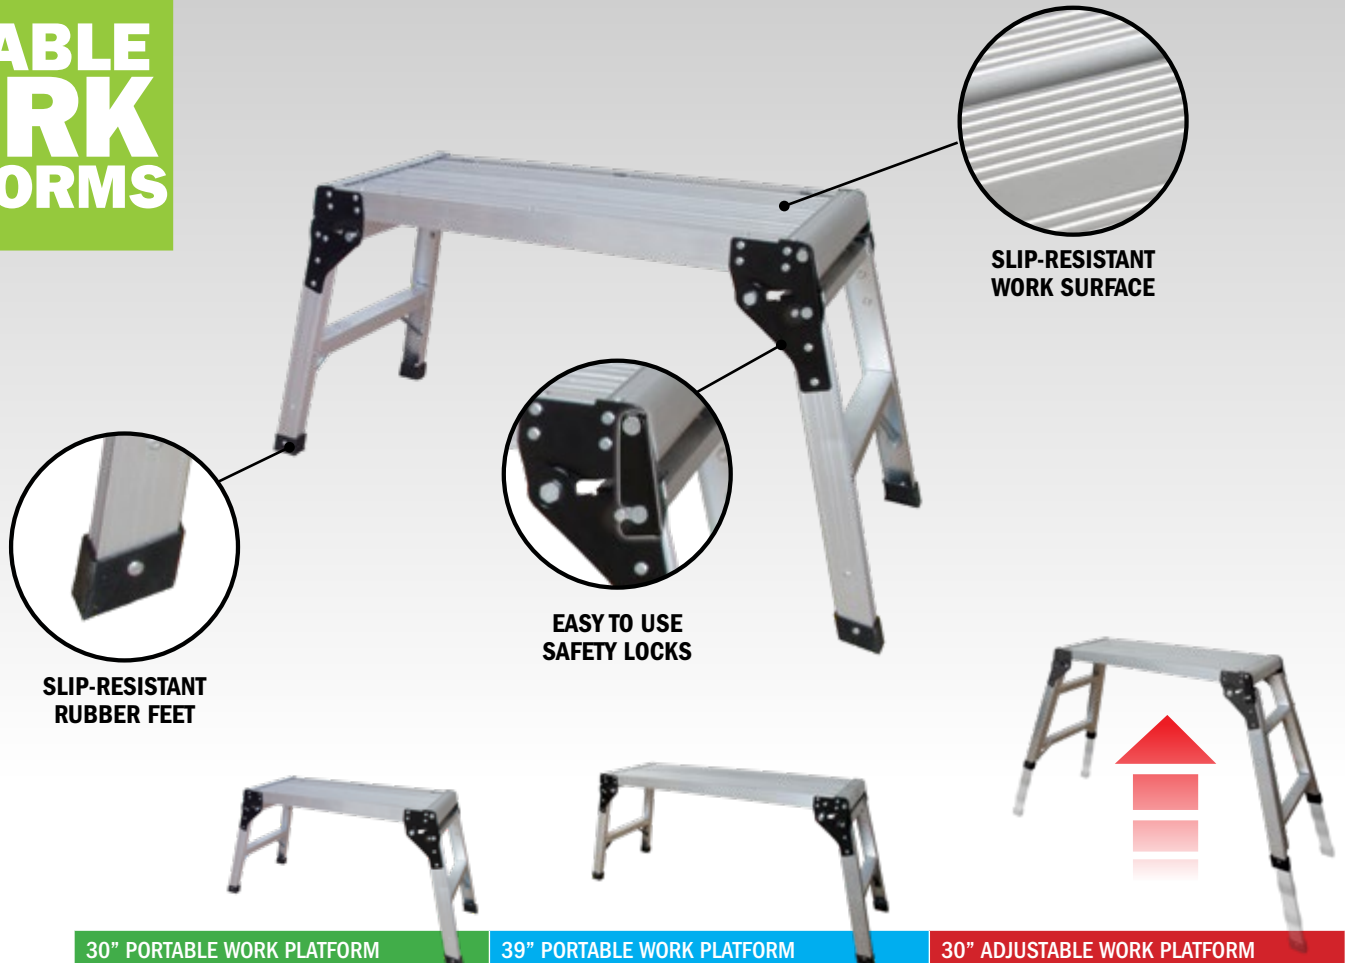

NEW

JOBSITE SERIES

PORTABLE WORK PLATFORMS

- Slip-Resistant Work Surface
- Easy To Use Safety Locks
- Slip-Resistant Rubber Feet

METALTECH®

**BUILT TOUGH FOR
SAFETY**

PORTABLE WORK PLATFORMS

	30" PORTABLE WORK PLATFORM	39" PORTABLE WORK PLATFORM	30" ADJUSTABLE WORK PLATFORM
CLOSED PLATFORM (W X D X H)	31.25 X 15.75 X 6.5 IN. (79.4 X 40 X 16.5 CM)	39.75 X 15.5 X 5.75 IN. (101 X 39.4 X 14.6 CM)	35 X 19 X 7 IN. (88.9 X 48.3 X 17.8 CM)
OPEN PLATFORM (W X D X H)	42.75 X 15.75 X 19.5 IN. (108.6 X 40 X 49.5 CM)	52.25 X 15.5 X 20.25 IN. (132.7 X 39.4 X 51.4 CM)	51 X 22.25 X 35 IN. (129.5 X 56.5 X 88.9 CM)
WORK SURFACE (W X D)	30.25 X 11.75 IN. (76.8 X 29.8 CM)	39 X 11.75 IN. (99.1 X 29.8 CM)	30.75 X 11.75 IN. (78.1 X 29.8 CM)
WORKING HEIGHT	19.5 IN. (49.5 CM)	20.25 IN. (51.4 CM)	23.75 UP TO 35 IN. (59.4 UP TO 88.9 CM)
MAXIMUM REACH*	8 FT 5 IN. (2.56 M)	8 FT 6 IN. (2.59 M)	9 FT 8 IN. (2.95 M)
MATERIAL	ALUMINUM	ALUMINUM	ALUMINUM
WEIGHT	10.2 LB (4.6 KG)	11.4 LB (5.2 KG)	15 LB (6.8 KG)
LOAD CAPACITY	350 LB (159 KG) Combined weight of user + materials	500 LB (227 KG) Combined weight of user + materials	300 LB (136 KG) Combined weight of user + materials
MODEL	E-PWP7000AL	E-PWP7100AL	E-PWP7101AL
UPC	778300401505	778300000418	778300000425

* Calculated with a 5'9" (1.75 m) person with a vertical 12" (30 cm) reach

METALTECH

WWW.METALTECH.CO

1 800 363-7587