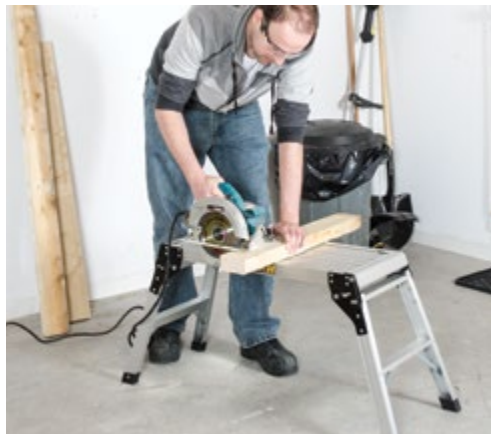

NEW

JOBSITE SERIES

PORTABLE WORK PLATFORMS

- Slip-Resistant Work Surface
- Easy To Use Safety Locks
- Slip-Resistant Rubber Feet

METALTECH®

**BUILT TOUGH FOR
SAFETY**

PORTABLE WORK PLATFORMS

	30" PORTABLE WORK PLATFORM	39" PORTABLE WORK PLATFORM	30" ADJUSTABLE WORK PLATFORM
CLOSED PLATFORM (W X D X H)	31.25 X 15.75 X 6.5 IN. (79.4 X 40 X 16.5 CM)	39.75 X 15.5 X 5.75 IN. (101 X 39.4 X 14.6 CM)	35 X 19 X 7 IN. (88.9 X 48.3 X 17.8 CM)
OPEN PLATFORM (W X D X H)	42.75 X 15.75 X 19.5 IN. (108.6 X 40 X 49.5 CM)	52.25 X 15.5 X 20.25 IN. (132.7 X 39.4 X 51.4 CM)	51 X 22.25 X 35 IN. (129.5 X 56.5 X 88.9 CM)
WORK SURFACE (W X D)	30.25 X 11.75 IN. (76.8 X 29.8 CM)	39 X 11.75 IN. (99.1 X 29.8 CM)	30.75 X 11.75 IN. (78.1 X 29.8 CM)
WORKING HEIGHT	19.5 IN. (49.5 CM)	20.25 IN. (51.4 CM)	23.75 UP TO 35 IN. (59.4 UP TO 88.9 CM)
MAXIMUM REACH*	8 FT 5 IN. (2.56 M)	8 FT 6 IN. (2.59 M)	9 FT 8 IN. (2.95 M)
MATERIAL	ALUMINUM	ALUMINUM	ALUMINUM
WEIGHT	10.2 LB (4.6 KG)	11.4 LB (5.2 KG)	15 LB (6.8 KG)
LOAD CAPACITY	350 LB (159 KG) Combined weight of user + materials	500 LB (227 KG) Combined weight of user + materials	300 LB (136 KG) Combined weight of user + materials
MODEL	E-PWP7000AL	E-PWP7100AL	E-PWP7101AL
UPC	778300401505	778300000418	778300000425

* Calculated with a 5'9" (1.75 m) person with a vertical 12" (30 cm) reach

METALTECH

WWW.METALTECH.CO

1 800 363-7587