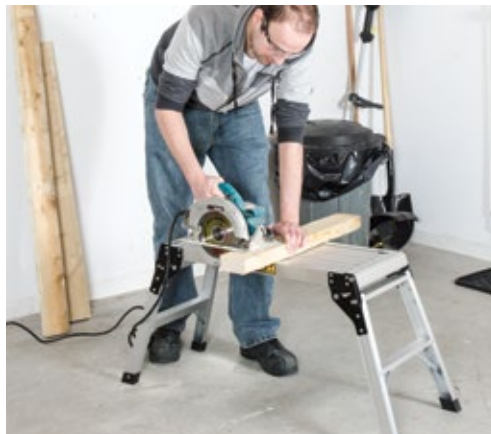

JOBSITE SERIES

PORTABLE WORK PLATFORMS

- Slip-Resistant Work Surface
- Easy To Use Safety Locks
- Slip-Resistant Rubber Feet

METALTECH®

**BUILT TOUGH FOR
SAFETY**

PORTABLE WORK PLATFORMS

	30" PORTABLE WORK PLATFORM	39" PORTABLE WORK PLATFORM	30" ADJUSTABLE WORK PLATFORM
CLOSED PLATFORM (W X D X H)	31.25 X 15.75 X 6.5 IN. (79.4 X 40 X 16.5 CM)	39.75 X 15.5 X 5.75 IN. (101 X 39.4 X 14.6 CM)	35 X 19 X 7 IN. (88.9 X 48.3 X 17.8 CM)
OPEN PLATFORM (W X D X H)	42.75 X 15.75 X 19.5 IN. (108.6 X 40 X 49.5 CM)	52.25 X 15.5 X 20.25 IN. (132.7 X 39.4 X 51.4 CM)	51 X 22.25 X 35 IN. (129.5 X 56.5 X 88.9 CM)
WORK SURFACE (W X D)	30.25 X 11.75 IN. (76.8 X 29.8 CM)	39 X 11.75 IN. (99.1 X 29.8 CM)	30.75 X 11.75 IN. (78.1 X 29.8 CM)
WORKING HEIGHT	19.5 IN. (49.5 CM)	20.25 IN. (51.4 CM)	23.75 UP TO 35 IN. (59.4 UP TO 88.9 CM)
MAXIMUM REACH*	8 FT 5 IN. (2.56 M)	8 FT 6 IN. (2.59 M)	9 FT 8 IN. (2.95 M)
MATERIAL	ALUMINUM	ALUMINUM	ALUMINUM
WEIGHT	10.2 LB (4.6 KG)	11.4 LB (5.2 KG)	15 LB (6.8 KG)
LOAD CAPACITY	350 LB (159 KG) Combined weight of user + materials	500 LB (227 KG) Combined weight of user + materials	300 LB (136 KG) Combined weight of user + materials
MODEL	E-PWP7000AL	E-PWP7100AL	E-PWP7101AL
UPC	778300401505	778300000418	778300000425

* Calculated with a 5'9" (1.75 m) person with a vertical 12" (30 cm) reach

METALTECH

WWW.METALTECH.CO

1 800 363-7587