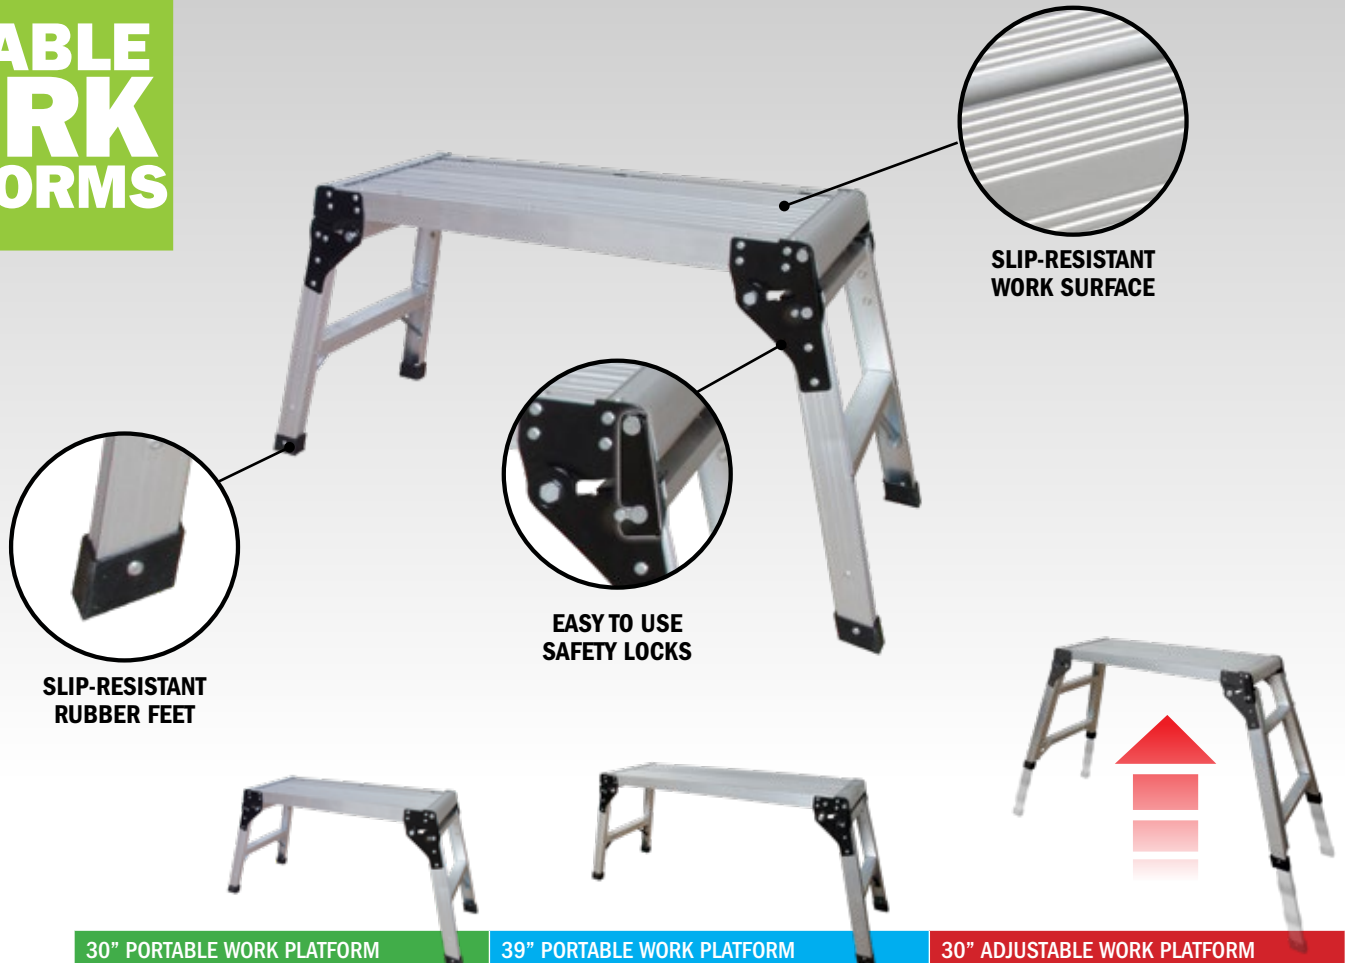

JOBSITE SERIES

PORTABLE WORK PLATFORMS

- Slip-Resistant Work Surface
- Easy To Use Safety Locks
- Slip-Resistant Rubber Feet

METALTECH®

**BUILT TOUGH FOR
SAFETY**

PORTABLE WORK PLATFORMS

	30" PORTABLE WORK PLATFORM	39" PORTABLE WORK PLATFORM	30" ADJUSTABLE WORK PLATFORM
CLOSED PLATFORM (W X D X H)	31.25 X 15.75 X 6.5 IN. (79.4 X 40 X 16.5 CM)	39.75 X 15.5 X 5.75 IN. (101 X 39.4 X 14.6 CM)	35 X 19 X 7 IN. (88.9 X 48.3 X 17.8 CM)
OPEN PLATFORM (W X D X H)	42.75 X 15.75 X 19.5 IN. (108.6 X 40 X 49.5 CM)	52.25 X 15.5 X 20.25 IN. (132.7 X 39.4 X 51.4 CM)	51 X 22.25 X 35 IN. (129.5 X 56.5 X 88.9 CM)
WORK SURFACE (W X D)	30.25 X 11.75 IN. (76.8 X 29.8 CM)	39 X 11.75 IN. (99.1 X 29.8 CM)	30.75 X 11.75 IN. (78.1 X 29.8 CM)
WORKING HEIGHT	19.5 IN. (49.5 CM)	20.25 IN. (51.4 CM)	23.75 UP TO 35 IN. (59.4 UP TO 88.9 CM)
MAXIMUM REACH*	8 FT 5 IN. (2.56 M)	8 FT 6 IN. (2.59 M)	9 FT 8 IN. (2.95 M)
MATERIAL	ALUMINUM	ALUMINUM	ALUMINUM
WEIGHT	10.2 LB (4.6 KG)	11.4 LB (5.2 KG)	15 LB (6.8 KG)
LOAD CAPACITY	350 LB (159 KG) Combined weight of user + materials	500 LB (227 KG) Combined weight of user + materials	300 LB (136 KG) Combined weight of user + materials
MODEL	E-PWP7000AL	E-PWP7100AL	E-PWP7101AL
UPC	778300401505	778300000418	778300000425

* Calculated with a 5'9" (1.75 m) person with a vertical 12" (30 cm) reach

METALTECH

WWW.METALTECH.CO

1 800 363-7587