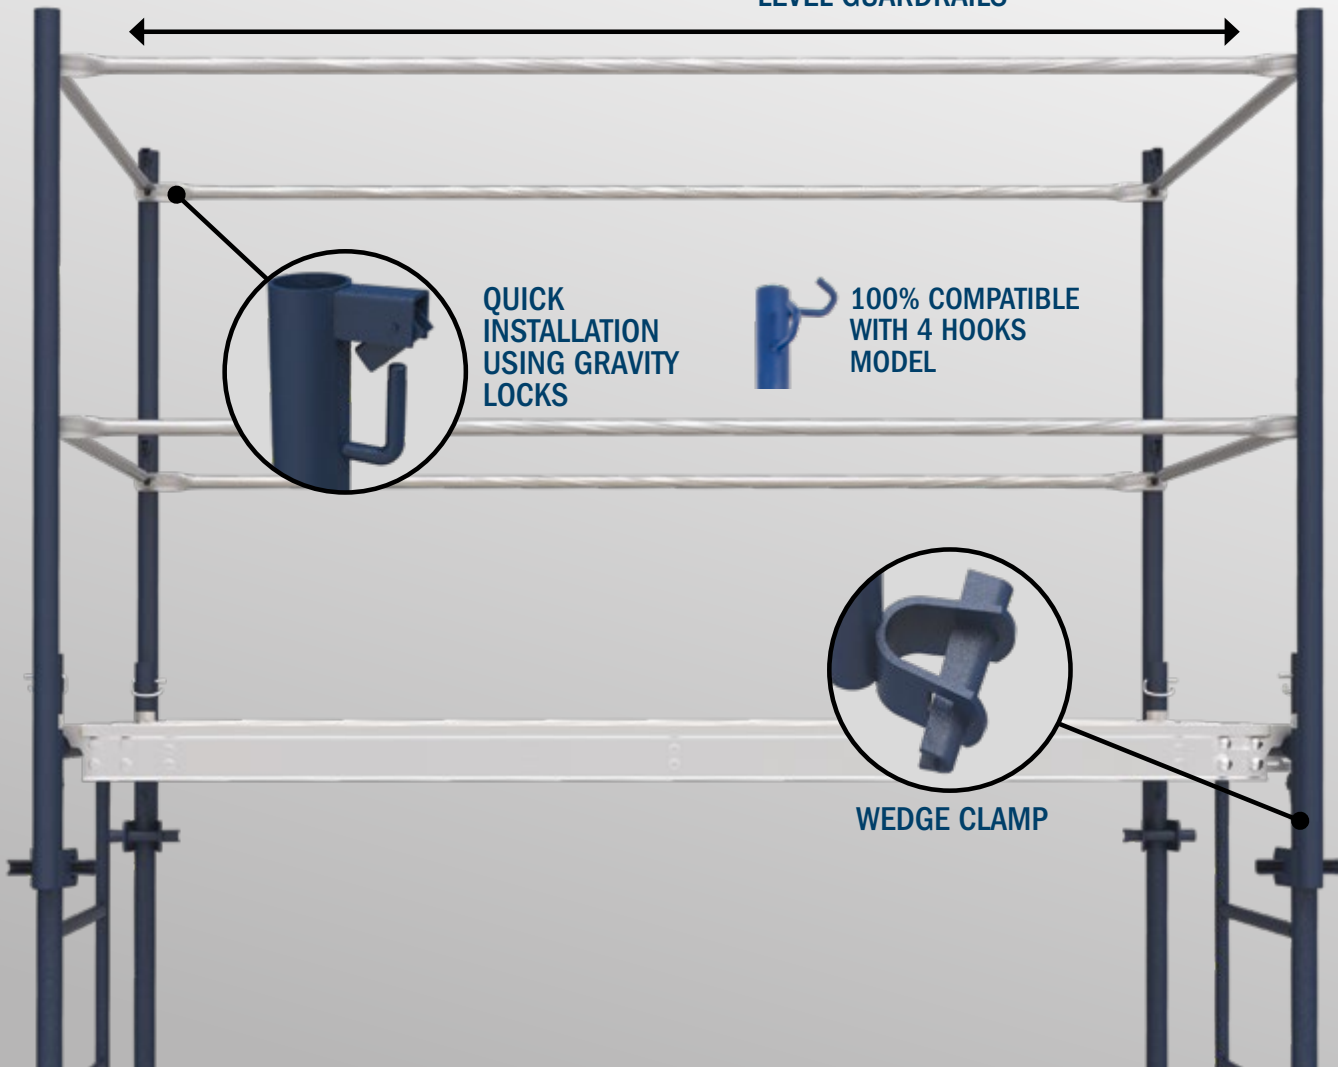

INNOVATION

SAFETY IMPROVED GALVANIZED TOEBOARD

METALTECH®

**NO HOLES, NO SCREWS
INSTALLATION**

**STRONGER,
MORE RIGID**

**DIRECTLY FASTENED
TO GUARDRAIL POSTS
USING TOGGLE PINS**

(Toggle pins sold separately)

**SECURELY INTERLOCK
TOGETHER**

ALL TOEBOARD MODELS CAN BE INSTALLED
ONE AFTER THE OTHER

WWW.METALTECH.CO

1 800 363-7587

METALTECH®

**BUILT TOUGH FOR
SAFETY**

MEETS STANDARDS: ANSI, CSA AND OSHA

Metaltech is a registered trademark of Metaltech-Omega inc. | www.metaltech-omega.com | NOTE: Pictures and descriptions in this brochure may differ from actual product.

S-MGPMGT-NA-EN04

INNOVATION

SAFETY IMPROVED GUARDRAIL POSTS

METALTECH

LEVEL GUARDRAILS

FINISH	WEIGHT	MODELS	UPC
POWDER COATED	10.8 LB	M-MGPUSL	778300950089
GALVANIZED	11.1 LB	M-MGPUSLGV	778300950096

WWW.METALTECH.CO